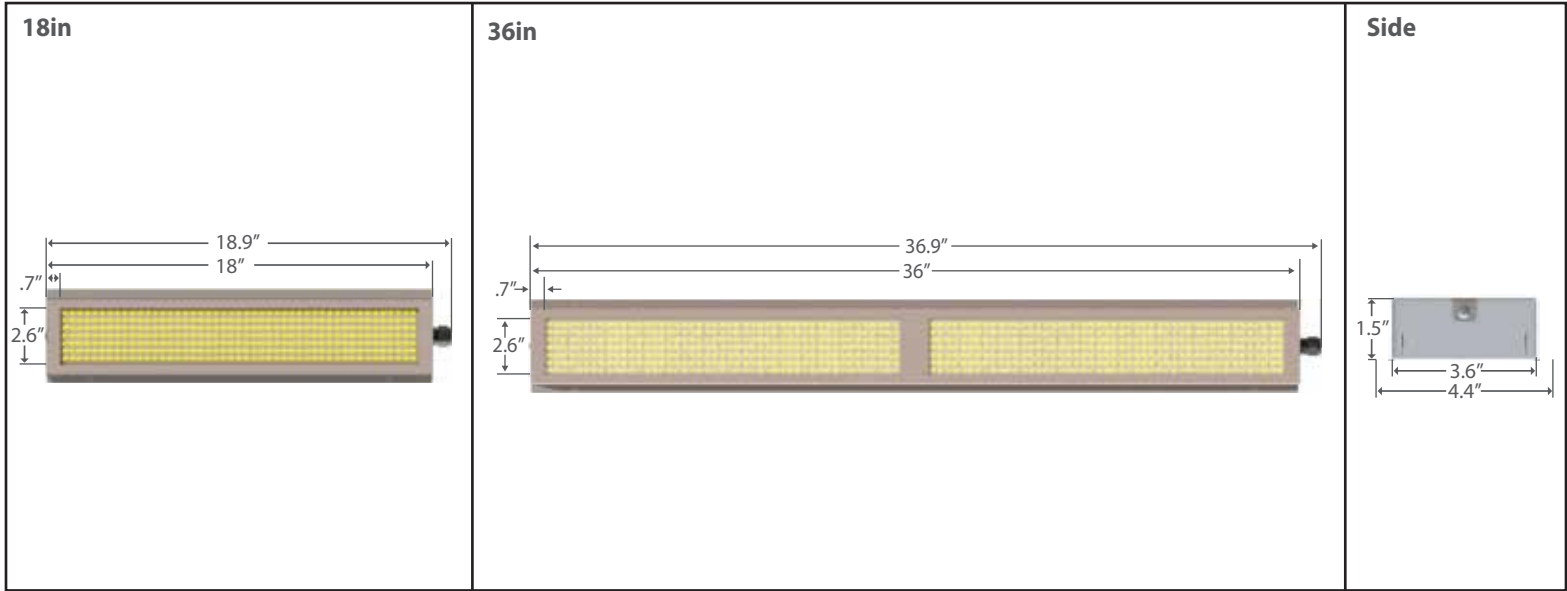

THE BRITECOR™ LIGHT ENGINE TECHNOLOGY

The BriteCor™ Light Engine is a patented Adaptive AC Direct LED Array Technology. Automatically adjusting the redundant LED mesh, BriteCor™ delivers a more efficient and reliable light without a DC power supply.

Size	Wattage	Initial Lumens (lm)
18in	16W	2095
18in	32W	4190
36in	32W	4190
36in	48W	6285
36in	64W	8380

**CERTIFIED to UL UL153 and UL 1598
CAN/CSA C22.2 No. 12-1982**

UL153, UL1598
CAN/CSA C22.2 No. 12-1982
CAN/CSA C22.2 No. 250.0-08

C US

UL File Numbers: E212571, E212547

Part Number Ordering Information:

BBS - Size	Power	Voltage (V)	Color/CRI (CT80)	Cable (C)	/ Dimmer	Cable Length	Diffuser (L)	Housing (F)
418 = 4"x18" 436 = 4"x36"	18in 16W 36in 32W 32W 48W 64W	1 = 120VAC 2 = 277VAC	First 2 - color 30 = 3000K 35 = 3500K 40 = 4000K 50 = 5000K 57 = 5700K LAST 2 - CRI 80 = 80	Standard 6' cable J1 = Jacketed Cable w/pigtail J2 = Jacketed Cable w/plug A1 = Straight Metal Clad Whip A2 = Right Angle Metal Clad Whip	(BLANK) Non Dimming SC SmartCor Dimmable	ACCESSORIES/OPTIONS: CABLE LENGTH: (BLANK) 6' (Standard) Total length (ft) CXX XX'	(BLANK) No Diffuser D Diffuser	(BLANK) White B Black S Silver

EXAMPLE: BBS-436-64-2-3580-A1/SC C10 D B

Dimensions and specifications subject to change without notice.