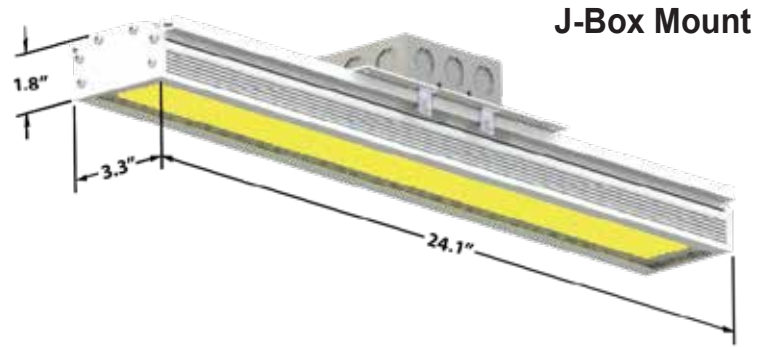

Damp Location Brik Series

Easy Installation – Mounts directly to electrical J-box

BBE2

AC DIRECT LED
NO POWER SUPPLY NEEDED

15
YEAR
WARRANTY

PRODUCT DESCRIPTION :

- BriteCor Adaptive AC Direct – no DC power supply
- 450,000 hours MTBF of continuous operation
- Up to 141 lumens per Watt measured output
- Easily installed – Mounts directly to J-box*
- Constant lifetime lumen output
- Maintenance-free
- Tested and certified to operate in UL damp locations
- Optional polycarbonate front lens available
- SmartCor dimming optional

- Input Voltage :** 120, 277 VAC
- Power Input :** 24, 32 Watts

**CERTIFIED to UL1598
CSA 22.2 No. 250.0-08**

UL File Number: E212547

BRITECOR™ AC DIRECT TECHNOLOGY

J-Box Mount

Rotating Bracket Mount

Size	Wattage	Initial Lumens (lm)	Delivered Efficacy (lm/W)
2ft	24	3385	141
2ft	32	4500	141

ORDERING INFORMATION

BBE2 - 424 - XX - V - CT80 - M1 / Options

- Fixture Size**
424 - 4"x24"
- Power**
24 = 24W
32 = 32W
- Voltage**
1 = 120VAC
2 = 277VAC
- Color/CRI**
First 2 - color
30 = 3000K
35 = 3500K
40 = 4000K
50 = 5000K
57 = 5700K
Last 2 - CRI
80 = 80
- Cable Connection**
M1 = Back Mounted
- Options**
 - DIMMER:** (BLANK) Non-Dimming
SC SmartCor Dimmable
 - CABLE LENGTH:** (BLANK) Standard 6 inch length on J-Box Mount
Standard 6 foot length on Rotating Mount
XX is total cable length in feet
 - LENS:** (BLANK) Glass
FR Frosted Glass
SF Safety Film
 - MOUNTING:** (BLANK) Standard J-Box Mount
RB Rotating Bracket Mount