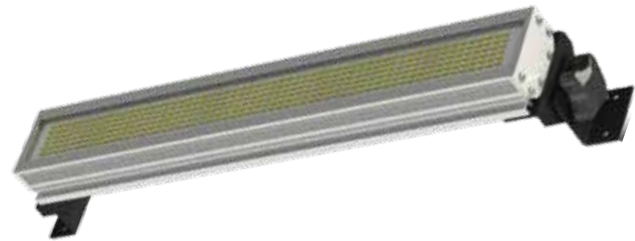

Damp Location Brik Series

Easy Installation – Mounts directly to electrical J-box

BBE2

AC DIRECT LED
NO POWER SUPPLY NEEDED

15
YEAR
WARRANTY

PRODUCT DESCRIPTION :

- BriteCor Adaptive AC Direct – no DC power supply
- 450,000 hours MTBF of continuous operation
- Up to 141 lumens per Watt measured output
- Easily installed – Mounts directly to J-box*
- Constant lifetime lumen output
- Maintenance-free
- Tested and certified to operate in UL damp locations
- Optional polycarbonate front lens available
- SmartCor dimming optional

FEATURES :

- Fixture :** Durable aluminum extrusion housing
- LED Module :** BriteCor™ AC Direct light engine
- Mounting :** Standard J-Box, optional Rotating Mount
- Warranty :** 15 years

ELECTRICAL SPECIFICATIONS :

- Input Voltage :** 120, 277 VAC
- Power Input :** 24, 32 Watts

**CERTIFIED to UL1598
CSA 22.2 No. 250.0-08**

UL File Number: E212547

BRITECOR™ AC DIRECT TECHNOLOGY

J-Box Mount

Rotating Bracket Mount

Size	Wattage	Initial Lumens (lm)	Delivered Efficacy (lm/W)
2ft	24	3385	141
2ft	32	4500	141

ORDERING INFORMATION

BBE2 - 424 - XX - V - CT80 - M1 / Options

- Fixture Size**
424 - 4"x24"
- Power**
24 = 24W
32 = 32W
- Voltage**
1 = 120VAC
2 = 277VAC
- Color/CRI**
First 2 - color
30 = 3000K
35 = 3500K
40 = 4000K
50 = 5000K
57 = 5700K
Last 2 - CRI
80 = 80
- Cable Connection**
M1 = Back Mounted
- Options**
 - DIMMER:** (BLANK) Non-Dimming
SC SmartCor Dimmable
 - CABLE LENGTH:** (BLANK) Standard 6 inch length on J-Box Mount
Standard 6 foot length on Rotating Mount
XX is total cable length in feet
 - LENS:** (BLANK) Glass
FR Frosted Glass
SF Safety Film
 - MOUNTING:** (BLANK) Standard J-Box Mount
RB Rotating Bracket Mount