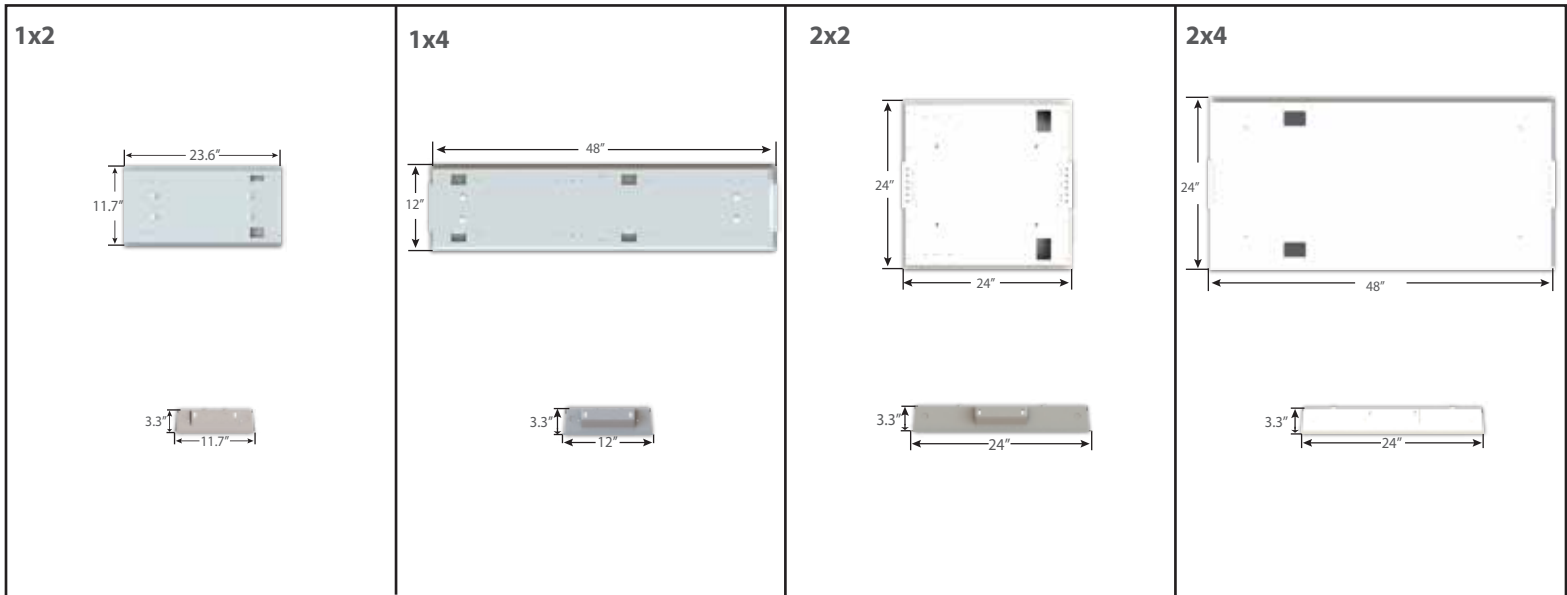

Troffer Series

EMBEDDED BRITECOR™ TECHNOLOGY

BTS

AC DIRECT LED
NO POWER SUPPLY NEEDED

APPLICATIONS

The BTS is a specification grade, volumetric troffer LED luminaire which provides smooth and uniform ambient lighting for all commercial and industrial buildings with recessed and surface mount configurations. Reflected light from matte surfaces provide a softened appearance to the modern office environment.

SPECIFICATIONS

Housing is die-formed and embossed code 22 gauge steel. Luminaire body finish is high reflectance baked white enamel, with matte white reflectors. Wiring knockouts are provided on the back of housing. Center diffuser snaps into place; no tools are required for removal. Listed by and bears ETL label.

| Size | Wattage | Initial Lumens (lm) | Delivered Efficacy (lm/W) | Kelvin Temperature |
|------|---------|---------------------|---------------------------|------------------------------|
| 1x2 | 16 | 1600 | 100 | 3000, 3500, 4000, 5000, 5700 |
| 1x4 | 32 | 3375 | 107 | 3000, 3500, 4000, 5000, 5700 |
| 2x2 | 32 | 3240 | 100 | 3000, 3500, 4000, 5000, 5700 |
| 2x4 | 64 | 7275 | 114 | 3000, 3500, 4000, 5000, 5700 |