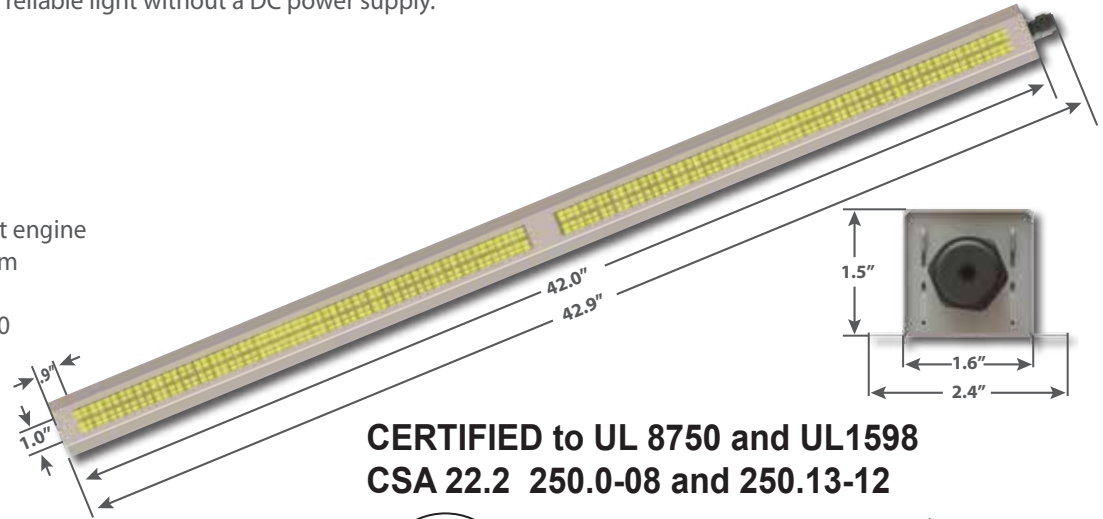

THE BRITCOR™ LIGHT ENGINE TECHNOLOGY

The BriteCor™ Light Engine is a patented Adaptive AC Direct LED Array Technology. Automatically adjusting the redundant LED mesh, BriteCor™ delivers a more efficient and reliable light without a DC power supply.

FEATURES :

- **Fixture :** Durable aluminum housing
- **Lens :** Impact resistant polycarbonate
- **LED Module :** BriteCor™ AC Direct light engine
- **Finish :** White powder coated aluminum
- **Warranty :** 10 years/15 year option
- **Color Rendering Index (CRI) :** Up to 90
- **Light Output:** 5240lm @ 40W, 5000K

ELECTRICAL SPECIFICATIONS :

- **Input Voltage :** 120, 277 VAC
- **Power Input :** 20, 40 watts

**CERTIFIED to UL 8750 and UL1598
CSA 22.2 250.0-08 and 250.13-12**

UL 8750, UL1598
CSA 22.2 No. 250.0-08
CSA 22.2 No. 250.13-12

BRITCOR™ AC DIRECT TECHNOLOGY

C US

UL File Numbers: E212571, E212547

ILLUMINANCE AT A DISTANCE

	Center Beam FC	Beam Width
1.7 ft	426.37 fc	5.0 ft 4.1 ft
3.3 ft	106.59 fc	10.0 ft 8.3 ft
5.0 ft	47.37 fc	15.0 ft 12.4 ft
6.7 ft	26.65 fc	20.0 ft 16.5 ft
8.3 ft	17.05 fc	25.0 ft 20.6 ft
10.0 ft	11.84 fc	29.9 ft 24.8 ft

■ Vert. Spread : 112.5° ■ Horiz. Spread : 102.2°