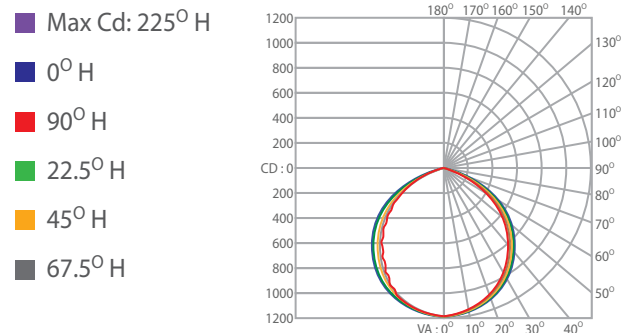

POLAR CANDELA DISTRIBUTION

ORDERING INFORMATION

BSS - 142 | - **XX** | - **X** | - **XXXX** | - **XX** | / **XX** | **XXXX** | **XX** | **XX** | **XX**

- **POWER (W)**
  20
  40
- **VOLTAGE**
  1 = 120VAC
  2 = 277VAC
- **COLOR/CRI**
  First 2 - color
  30 = 3000K
  35 = 3500K
  40 = 4000K
  50 = 5000K
  57 = 5700K
  Last 2 - CRI
  80 = 80
  90 = 90
- **CABLE**
  J1 = Jacketed Cable w/pigtail
  A1 = Straight Armored
  A2 = Right Angle Armored
- **HOUSING COLOR**
  (BLANK) White
  B black
  W textured white
  S hammered silver
- **OPTIONS**
  ACCESSORIES/OPTIONS:
  CABLE LENGTH: (BLANK) 6' (Standard)
  Connection CXX XX'
- **DIFFUSER:**
  (BLANK) No Diffuser
  D Diffuser
- **WARRANTY:**
  10 10yr Warranty
  15 15yr Warranty
- **DIMMER:**
  (BLANK) Standard Driver
  SC SmartCor Dimmable Driver

BSS-142-40-2-4080-A1/B C10 D 15 SC

*Results may vary. Product dimensions and specifications are subject to change without notice.