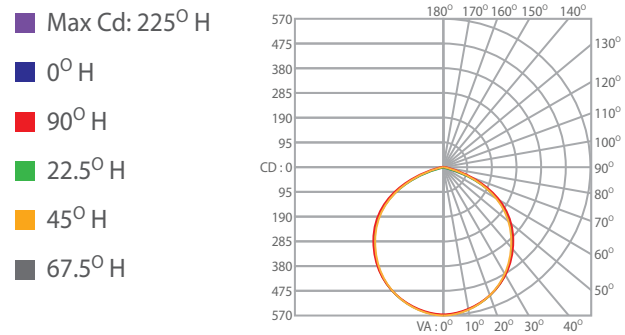

POLAR CANDELA DISTRIBUTION

Part Number Ordering Information: BSS-121-*.**_**_***/Options   Options Ordering Information :

BSS	BriteStik Series	Housing Colors	B= black, W=texture white, S= hammered silver
121	Size in Inches 1" x 21"	Cable Length (4' increment)	C10=10', C14=14'
*	Power consumption 10W, 20W	Diffuser	D= diffuser
**	Input Voltage 1=120VAC, 2=277VAC, 3=208VAC, 4=220VAC	Additional Customized Options Available: Contact sales@litesheet.com	
***	Color Temp: W=warm white (3500K), N= neutral white(4100K), C=cool white(5700K)		
****	Cable Type: J2=jacketed cable (with plug), A1= armored-straight cable, A2= armored-right angle		
Note: Standard cable length is 6' long unless specified under the options.			

Example: BSS-121-10-1-W-A1/B-C10 denotes BriteStik 1" x 21", 10-Watt, 120VAC in Warm White, armored-straight cable
Options: B-C10 denotes black housing with 10' cable length.

*Results may vary.