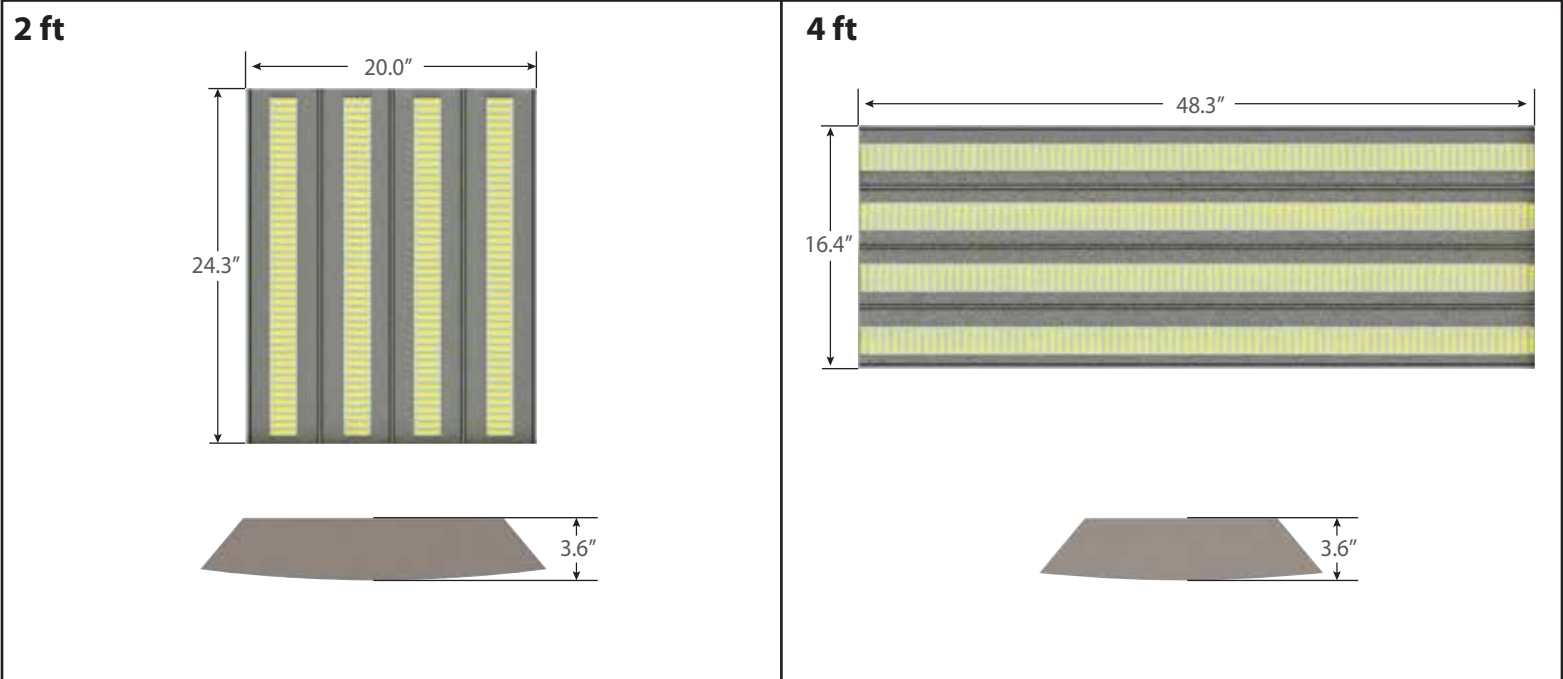

Curved High Bay Series

EMBEDDED BRITECOR™ TECHNOLOGY

BHBC

AC DIRECT LED
NO POWER SUPPLY NEEDED

APPLICATIONS

The **BHBC** is a high efficiency premier high bay fixture engineered for premium performance. A precision - formed reflector system is designed to achieve maximum light output for ceilings from 15 feet to over 40 feet high. Based on ceiling height, these fixtures can replace a fluorescent or traditional HID high bay while using up to 50% less energy. Pendant, chain or stem mounting are available. The fixture is ideally suited for warehouses, manufacturing plants, sports facilities and retail spaces.

Curved High Bay Series

BHBC

SPECIFICATIONS

Housing is 22 gauge pre-painted steel. High reflective enhanced white reflectors are computer designed to maximize photometric performance and put the light where you need it. Access plate in the back makes wiring fast and hassle-free. Back of fixture is designed with built-in mounting holes for tong hanger and cable kit. This fixture is not designed to be surface mounted to the ceiling or wall. Operating temperature range from -20F to 125F.