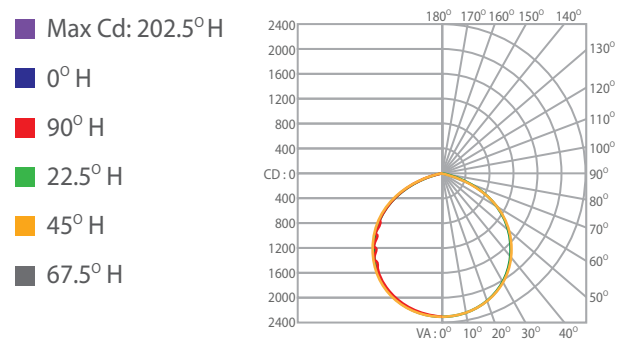

FEATURES :

- Fixture :** Durable aluminum housing
- Lens :** Impact resistant polycarbonate
- LED Module :** BriteCor™ AC Direct light engine
- Finish :** White powder coated aluminum
- Warranty :** 10 years/15 year option
- Color Rendering Index (CRI) :** Up to 90
- Light Output :** 8380lm @ 64W, 5000K

ELECTRICAL SPECIFICATIONS :

- Input Voltage :** 120, 277VAC
- Power Input :** 64W Max

UL File Numbers: E212571, E212547

BRITCOR™ AC DIRECT TECHNOLOGY

Scan for more information

ILLUMINANCE AT A DISTANCE

	Center Beam FC	Beam Width	
1.7 ft	828.81 fc	5.3 ft	5.2 ft
3.3 ft	207.20 fc	10.7 ft	10.4 ft
5.0 ft	92.09 fc	16.0 ft	15.5 ft
6.7 ft	51.80 fc	21.4 ft	20.7 ft
8.3 ft	33.15 fc	26.7 ft	25.9 ft
10.0 ft	23.02 fc	32.1 ft	31.1 ft

■ Vert. Spread : 116.1° ■ Horiz. Spread : 114.5°

POLAR CANDELA DISTRIBUTION

Part Number Ordering Information:

BBS - 436 | - **XX** | - **X** | - **XXXX** | - **XX** | / **XX** | **XXXX** | **XX** | **XX** | **XX**