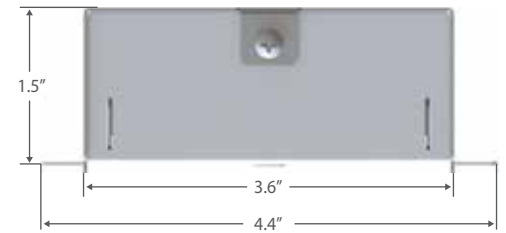

ELECTRICAL SPECIFICATIONS :

- Input Voltage :** 120, 277VAC
- Power Input :** 64W Max

UL File Numbers: E212571, E212547

BRITCOR™ AC DIRECT TECHNOLOGY

Scan for more information

ILLUMINANCE AT A DISTANCE

	Center Beam FC	Beam Width	
1.7 ft	828.81 fc	5.3 ft	5.2 ft
3.3 ft	207.20 fc	10.7 ft	10.4 ft
5.0 ft	92.09 fc	16.0 ft	15.5 ft
6.7 ft	51.80 fc	21.4 ft	20.7 ft
8.3 ft	33.15 fc	26.7 ft	25.9 ft
10.0 ft	23.02 fc	32.1 ft	31.1 ft