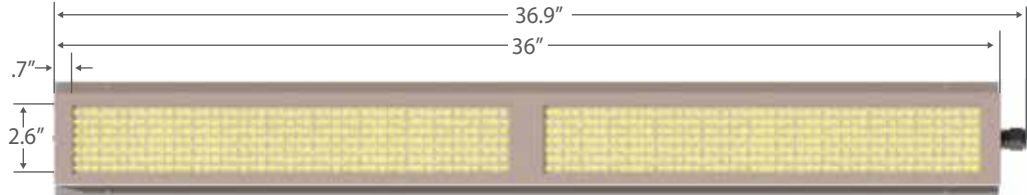

Brik Series

BRITECOR™ AC DIRECT TECHNOLOGY

BBS-436

**AC DIRECT LED
NO POWER SUPPLY NEEDED**

**UP TO
15
YEAR
WARRANTY**

**Most Efficient AC Direct
Light Engine in the World**

PRODUCT DESCRIPTION :

- ⊗ BriteCor Adaptive AC Direct – no DC power supply
- ⊗ 450,000 hours MTBF of continuous operation
- ⊗ Up to 131 lumens per Watt measured output
- ⊗ Easily mountable
- ⊗ Constant lifetime lumen output
- ⊗ Maintenance-free
- ⊗ Low total cost of ownership
- ⊗ Tested and approved to UL standards for retrofit, replacement or new construction
- ⊗ Dimmable driver option available

THE BRITCOR™ LIGHT ENGINE TECHNOLOGY

The BriteCor™ Light Engine is a patented Adaptive AC Direct LED Array Technology. Automatically adjusting the redundant LED mesh, BriteCor™ delivers a more efficient and reliable light without a DC power supply.

FEATURES :

- Fixture :** Durable aluminum housing
- Lens :** Impact resistant polycarbonate
- LED Module :** BriteCor™ AC Direct light engine
- Finish :** White powder coated aluminum
- Warranty :** 10 years/15 year option
- Color Rendering Index (CRI) :** Up to 90
- Light Output :** 8380lm @ 64W, 5000K

ELECTRICAL SPECIFICATIONS :

- Input Voltage :** 120, 277VAC
- Power Input :** 64W Max

UL File Numbers: E212571, E212547

BRITCOR™ AC DIRECT TECHNOLOGY

Scan for more information

ILLUMINANCE AT A DISTANCE

	Center Beam FC	Beam Width	
1.7 ft	828.81 fc	5.3 ft	5.2 ft
3.3 ft	207.20 fc	10.7 ft	10.4 ft
5.0 ft	92.09 fc	16.0 ft	15.5 ft
6.7 ft	51.80 fc	21.4 ft	20.7 ft
8.3 ft	33.15 fc	26.7 ft	25.9 ft
10.0 ft	23.02 fc	32.1 ft	31.1 ft