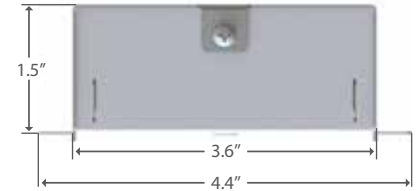

THE BRITECOR™ LIGHT ENGINE TECHNOLOGY

The BriteCor™ Light Engine is a patented Adaptive AC Direct LED Array Technology. Automatically adjusting the redundant LED mesh, BriteCor™ delivers a more efficient and reliable light without a DC power supply.

FEATURES :

- **Fixture :** Durable aluminum sheet metal housing
- **Lens :** Impact resistant polycarbonate
- **LED Module :** BriteCor™ AC Direct light engine
- **Finish :** White powder coated aluminum
- **Warranty :** 10 years/15 year option
- **Color Rendering Index (CRI) :** Up to 90
- **Light Output:** 4190lm @ 32W, 5000K

ELECTRICAL SPECIFICATIONS :

- **Input Voltage :** 120, 277 VAC
- **Power Input :** 32W Max

UL File Numbers: E212571, E212547

BRITECOR™ AC DIRECT TECHNOLOGY

Scan for more information

ILLUMINANCE AT A DISTANCE

	Center Beam FC	Beam Width	
1.7 ft	428.70 fc	5.3 ft	5.3 ft
3.3 ft	107.17 fc	10.6 ft	10.7 ft
5.0 ft	47.63 fc	15.9 ft	16.0 ft
6.7 ft	26.79 fc	21.2 ft	21.3 ft
8.3 ft	17.15 fc	26.6 ft	26.7 ft
10.0 ft	11.91 fc	31.9 ft	32.0 ft

■ Vert. Spread : 115.8°   ■ Horiz. Spread : 116.0°