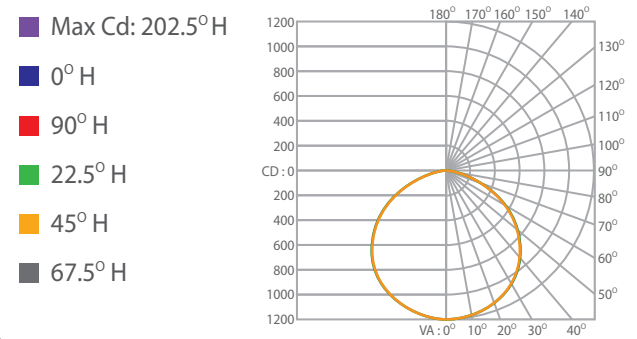

POLAR CANDELA DISTRIBUTION

Part Number Ordering Information: BBS-418-*.**_**_***/Options Options Ordering Information :

BBS - 418	-	XX	-	X	-	XXXX	-	XX	/	XX	XXXX	XX	XX	XX
		POWER (W)			VOLTAGE			CABLE			OPTIONS			WARRANTY:
		16W 32W			1 = 120VAC 2 = 277VAC			J1 = Jacketed Cable w/pigtail A1 = Straight Armored A2 = Right Angle Armored			ACCESSORIES/OPTIONS:			10 10yr Warranty 15 15yr Warranty
				COLOR/CRI			HOUSING COLOR			CABLE LENGTH:			DIMMER:	
				First 2 -color 30 = 3000K 35 = 3500K 40 = 4000K 50 = 5000K 57 = 5700K	LAST 2- CRI 80 = 80 90 = 90		(BLANK) White B Black W Textured White S Hammered Silver			(BLANK) 6' (Standard) CXX XX'			(BLANK) Standard Driver SC SmartCor Dimmable Driver	

BBS-418-32-1-4080-J1/B C10 D 15 SC

*Results may vary. Product dimensions and specifications are subject to change without notice.