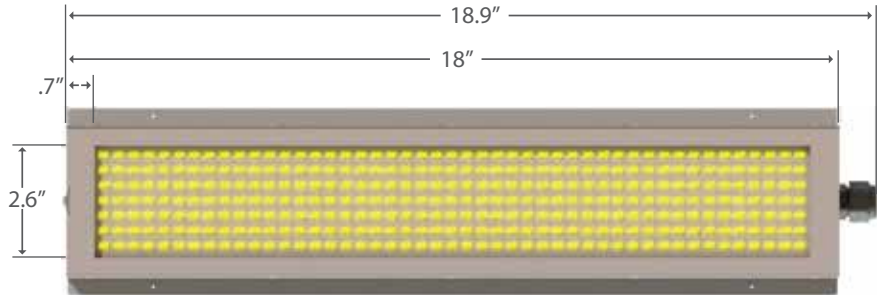

THE BRITECOR™ LIGHT ENGINE TECHNOLOGY

The BriteCor™ Light Engine is a patented Adaptive AC Direct LED Array Technology. Automatically adjusting the redundant LED mesh, BriteCor™ delivers a more efficient and reliable light without a DC power supply.

FEATURES :

- **Fixture :** Durable aluminum sheet metal housing
- **Lens :** Impact resistant polycarbonate
- **LED Module :** BriteCor™ AC Direct light engine
- **Finish :** White powder coated aluminum
- **Warranty :** 10 years/15 year option
- **Color Rendering Index (CRI) :** Up to 90
- **Light Output:** 4190lm @ 32W, 5000K

ELECTRICAL SPECIFICATIONS :

- **Input Voltage :** 120, 277 VAC
- **Power Input :** 32W Max

UL File Numbers: E212571, E212547

BRITECOR™ AC DIRECT TECHNOLOGY

Scan for more information

ILLUMINANCE AT A DISTANCE

	Center Beam FC	Beam Width	
1.7 ft	428.70 fc	5.3 ft	5.3 ft
3.3 ft	107.17 fc	10.6 ft	10.7 ft
5.0 ft	47.63 fc	15.9 ft	16.0 ft
6.7 ft	26.79 fc	21.2 ft	21.3 ft
8.3 ft	17.15 fc	26.6 ft	26.7 ft
10.0 ft	11.91 fc	31.9 ft	32.0 ft

■ Vert. Spread : 115.8°   ■ Horiz. Spread : 116.0°